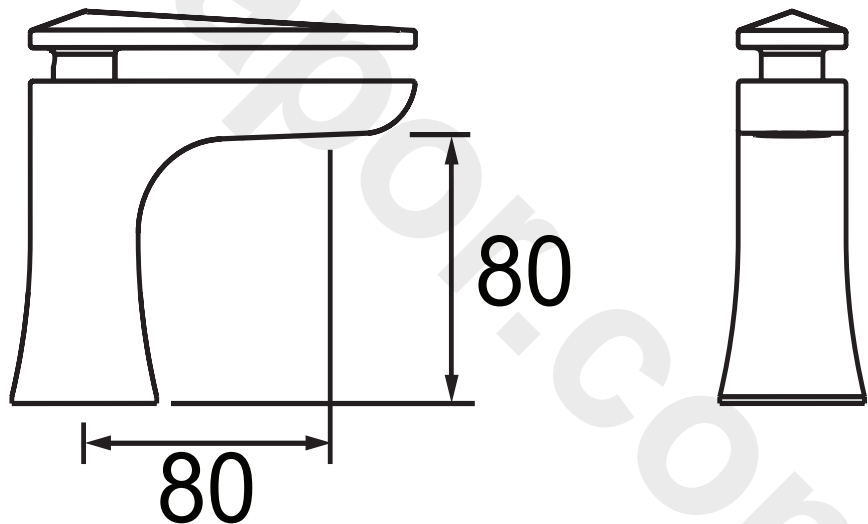

### Specification

Style:	Traditional
Product Type:	Bathroom Tap
Finish/Colour:	Chrome
Main Construction Material:	Brass
Mount Type:	Deck
Handle Type:	Lever
Connection Inlet:	1/2" BSP
Number of Tap Holes Required:	2
Valve/Cartridge Type:	1/2" Ceramic Disc Valve
Plumbing System Suitability	All
Working Pressure Range:	Min 0.2 bar - Max 5.0 Bar
Maximum Hot Water Temperature: °c	65
Maximum Dynamic Pressure: (bar)	5 bar
Maximum Static Pressure: (bar)	10
Flow Type:	Single Flow
Flow Rate: (l/min @ 3 bar)	28.8
Connection Outlet:	M24 Flow Straighteners
Isolation Included:	NO

### Dimensions (measurements in mm)